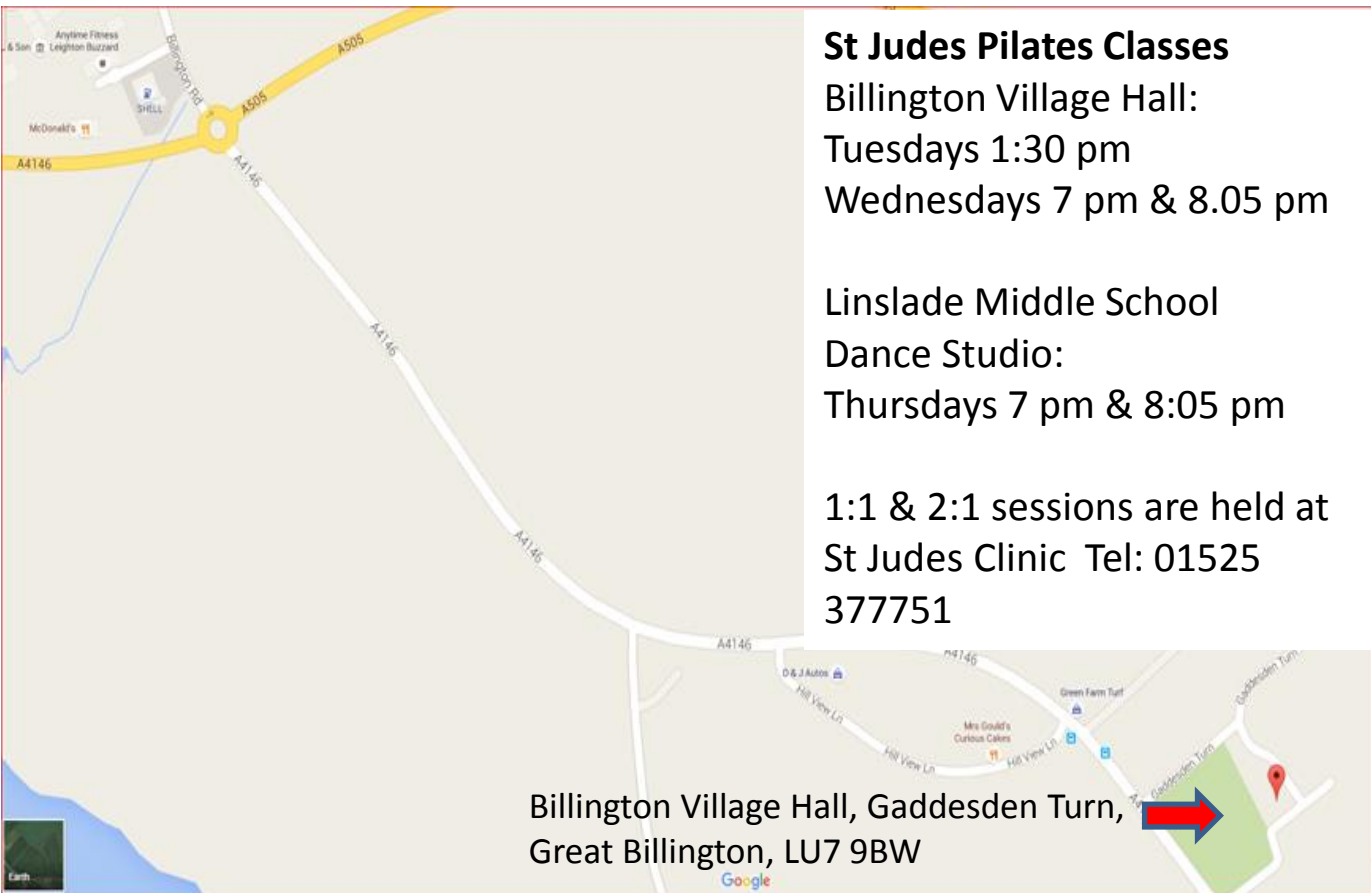

St Judes Pilates Classes

Billington Village Hall:

Tuesdays 1:30 pm

Wednesdays 7 pm & 8.05 pm

Linslade Middle School

Dance Studio:

Thursdays 7 pm & 8:05 pm

1:1 & 2:1 sessions are held at

St Judes Clinic Tel: 01525

377751

Billington Village Hall, Gaddesden Turn,
Great Billington, LU7 9BW

Dance Studio

Linslade Middle School

Mentmore Road

LU7 2PA